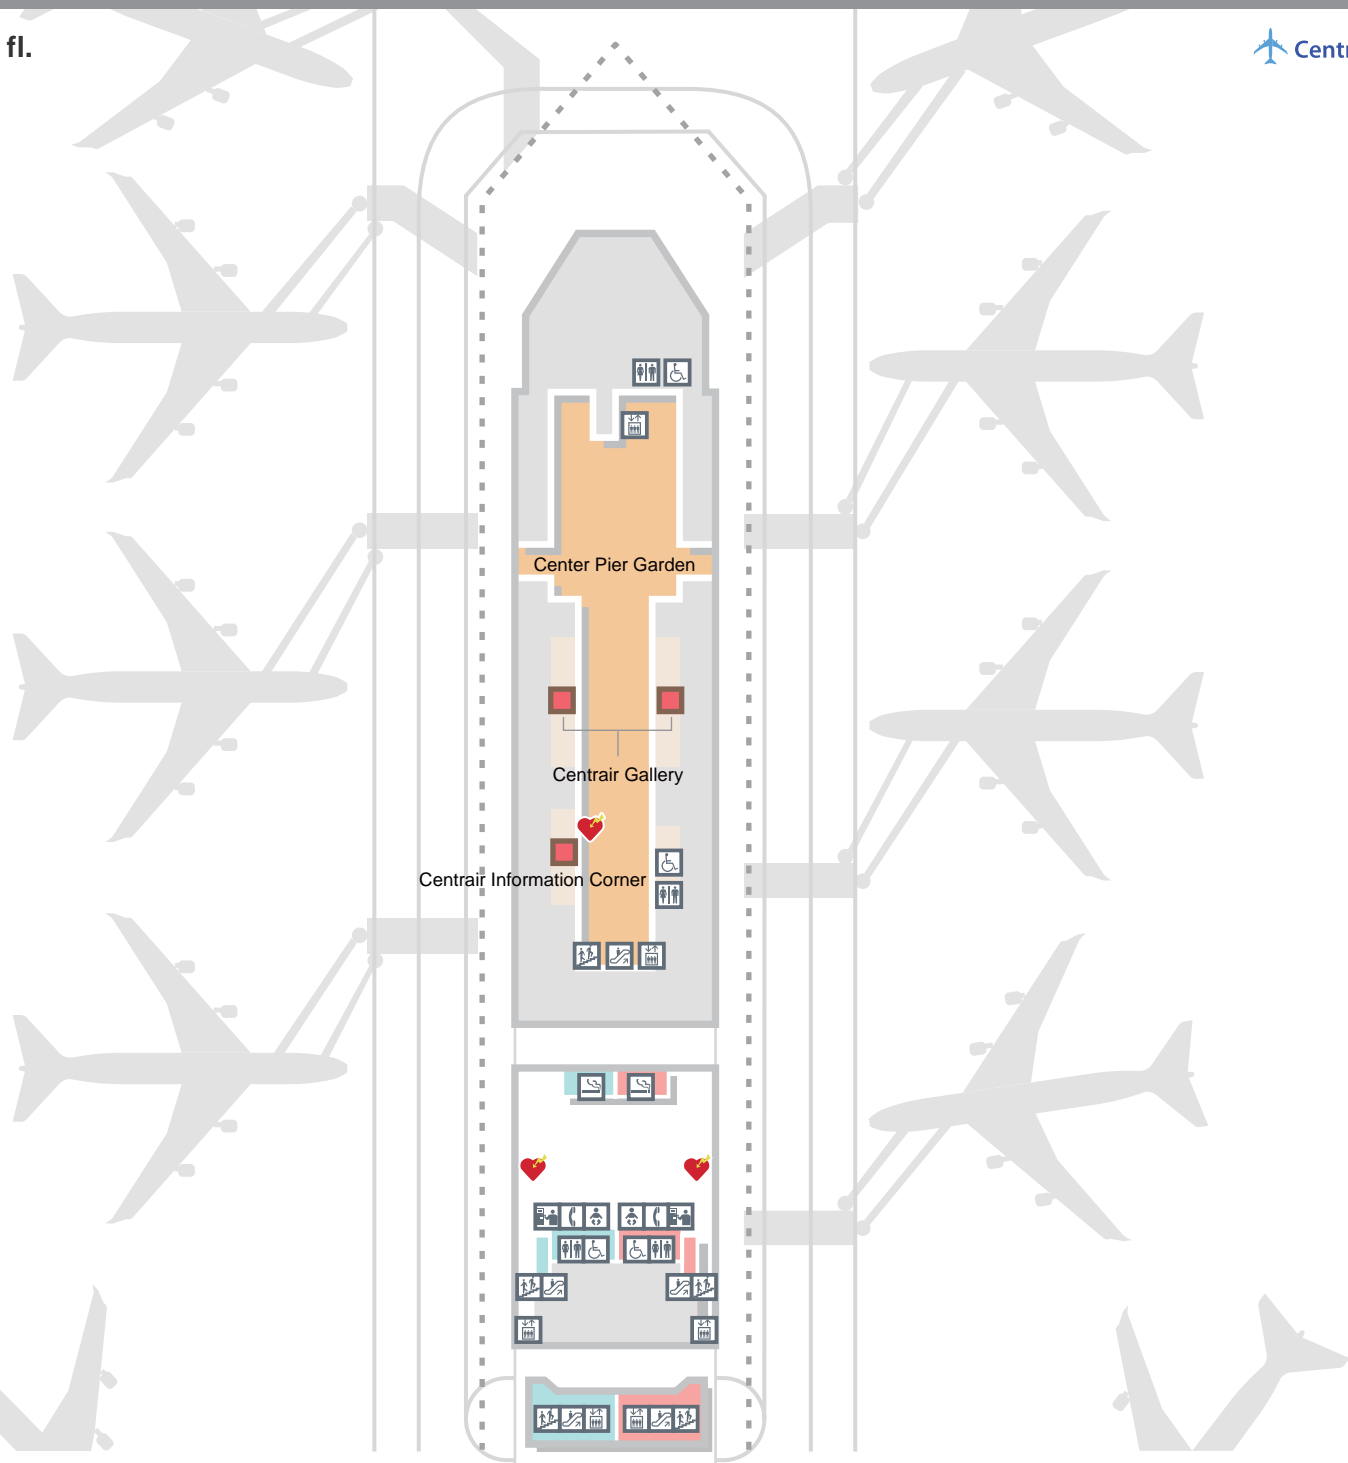

Passenger Terminal Map : 1st fl.

1F

A bus stop, taxi stop, and private vehicle stop is located in front of the passenger terminal building and an elevator or escalator takes you to the 3rd fl. departure lobby. Center Pier Garden is a vaulted space where sunlight pours onto planted trees.

-  Toilets
-  Toilets / Accessible
-  Nursery
-  Telephones
-  Vending Machines
-  Elevator
-  Escalator
-  Stairs
-  Smoking Room
-  AED(Automated External Defibrillator)

Passenger Terminal Map : 1st fl.

- Welcome Garden
- Information
- Toilets
- Toilets / Accessible
- Nursery
- Post Office
- Telephones
- Vending Machines
- Water Fountain
- Coffee Shop
- Shop
- Elevator
- Escalator
- Stairs
- Cart Return
- Ticket Counter / Fare Adjustment
- Private Vehicle
- Bus
- Taxi
- Rent a Car
- AED(Automated External Defibrillator)