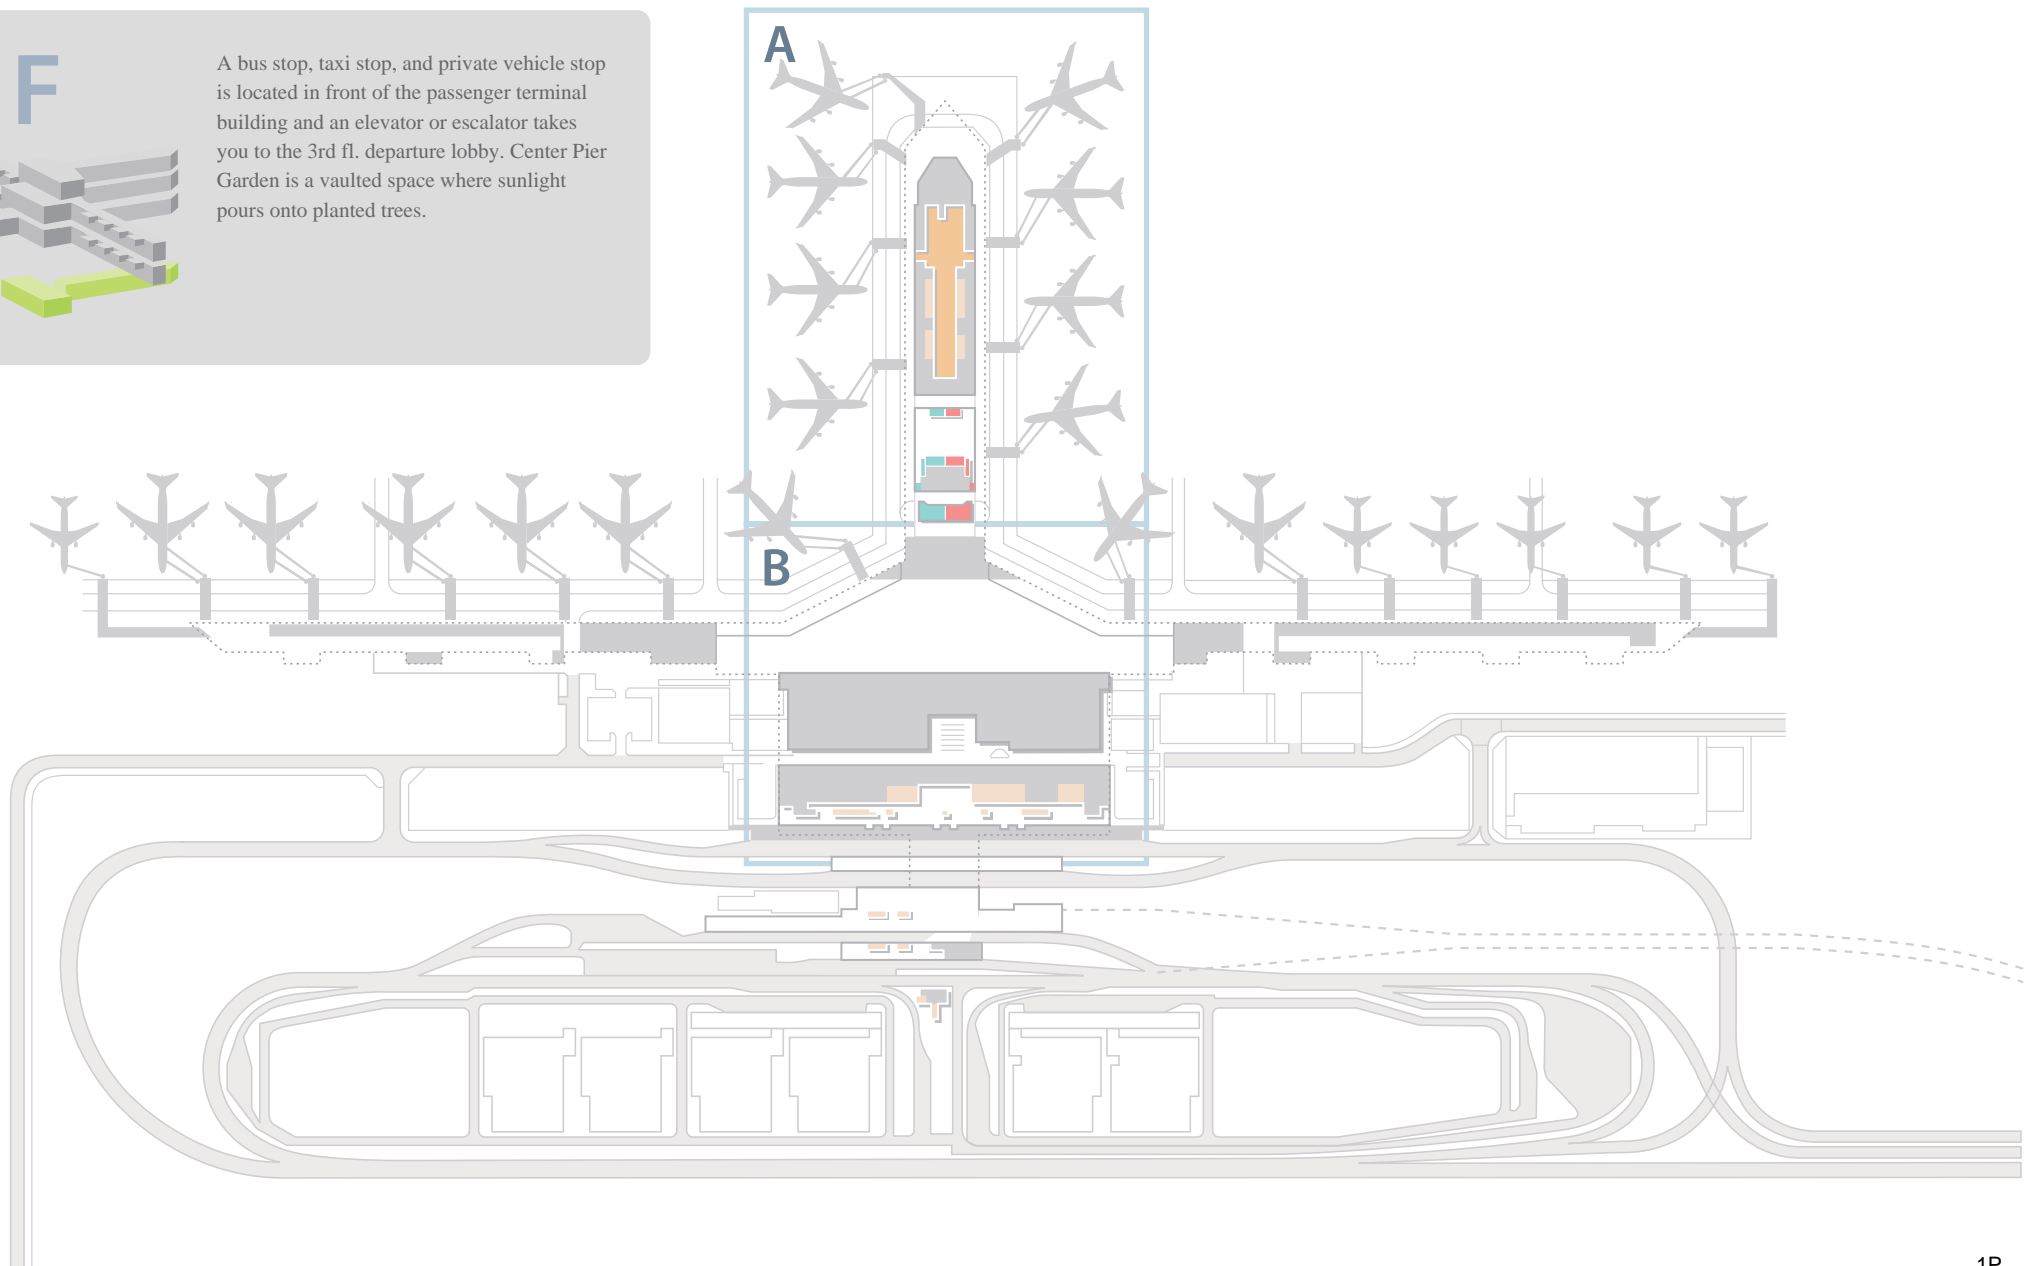

Passenger Terminal Map : 1st fl.

1F

A bus stop, taxi stop, and private vehicle stop is located in front of the passenger terminal building and an elevator or escalator takes you to the 3rd fl. departure lobby. Center Pier Garden is a vaulted space where sunlight pours onto planted trees.

-  Toilets
-  Toilets / Accessible
-  Nursery
-  Telephones
-  Vending Machines
-  Elevator
-  Escalator
-  Stairs
-  Smoking Room
-  AED(Automated External Defibrillator)

Passenger Terminal Map : 1st fl.

- Welcome Garden
- Information
- Toilets
- Toilets / Accessible
- Nursery
- Post Office
- Telephones
- Vending Machines
- Water Fountain
- Coffee Shop
- Shop
- Elevator
- Escalator
- Stairs
- Cart Return
- Ticket Counter / Fare Adjustment
- Private Vehicle
- Bus
- Taxi
- Rent a Car
- AED(Automated External Defibrillator)