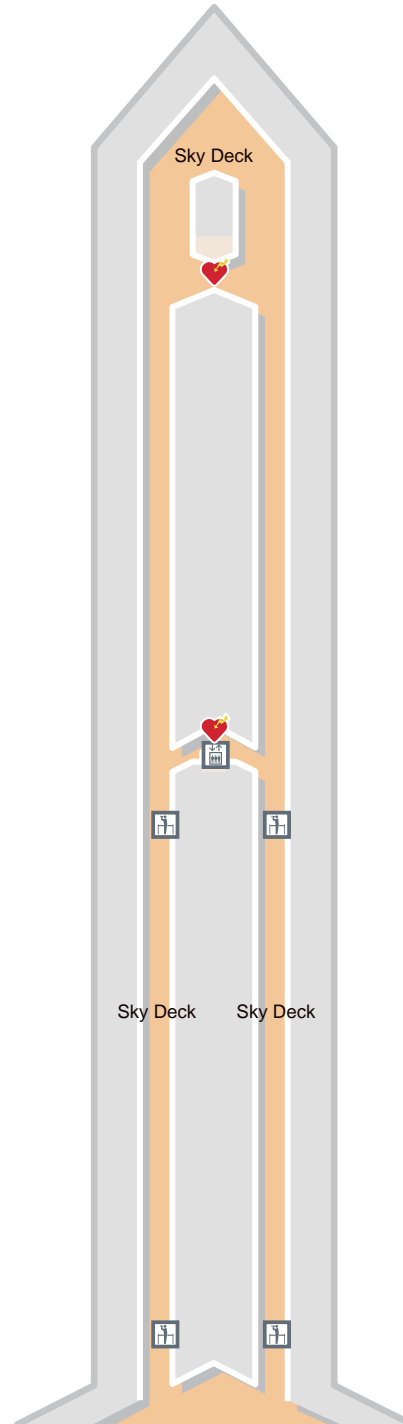

4F

An amusement space in an open location with shops, restaurants, a landscape bath, and events that gratify your expectations and curiosity.

Sky Town

-  Elevator
-  Stairs
-  Sky Deck
-  AED(Automated External Defibrillator)

-  Toilets
-  Toilets / Accessible
-  Nursery
-  Coin Lockers
-  Telephones
-  Vending Machines
-  Elevator
-  Escalator
-  Smoking Room
-  Sky Deck
-  AED(Automated External Defibrillator)