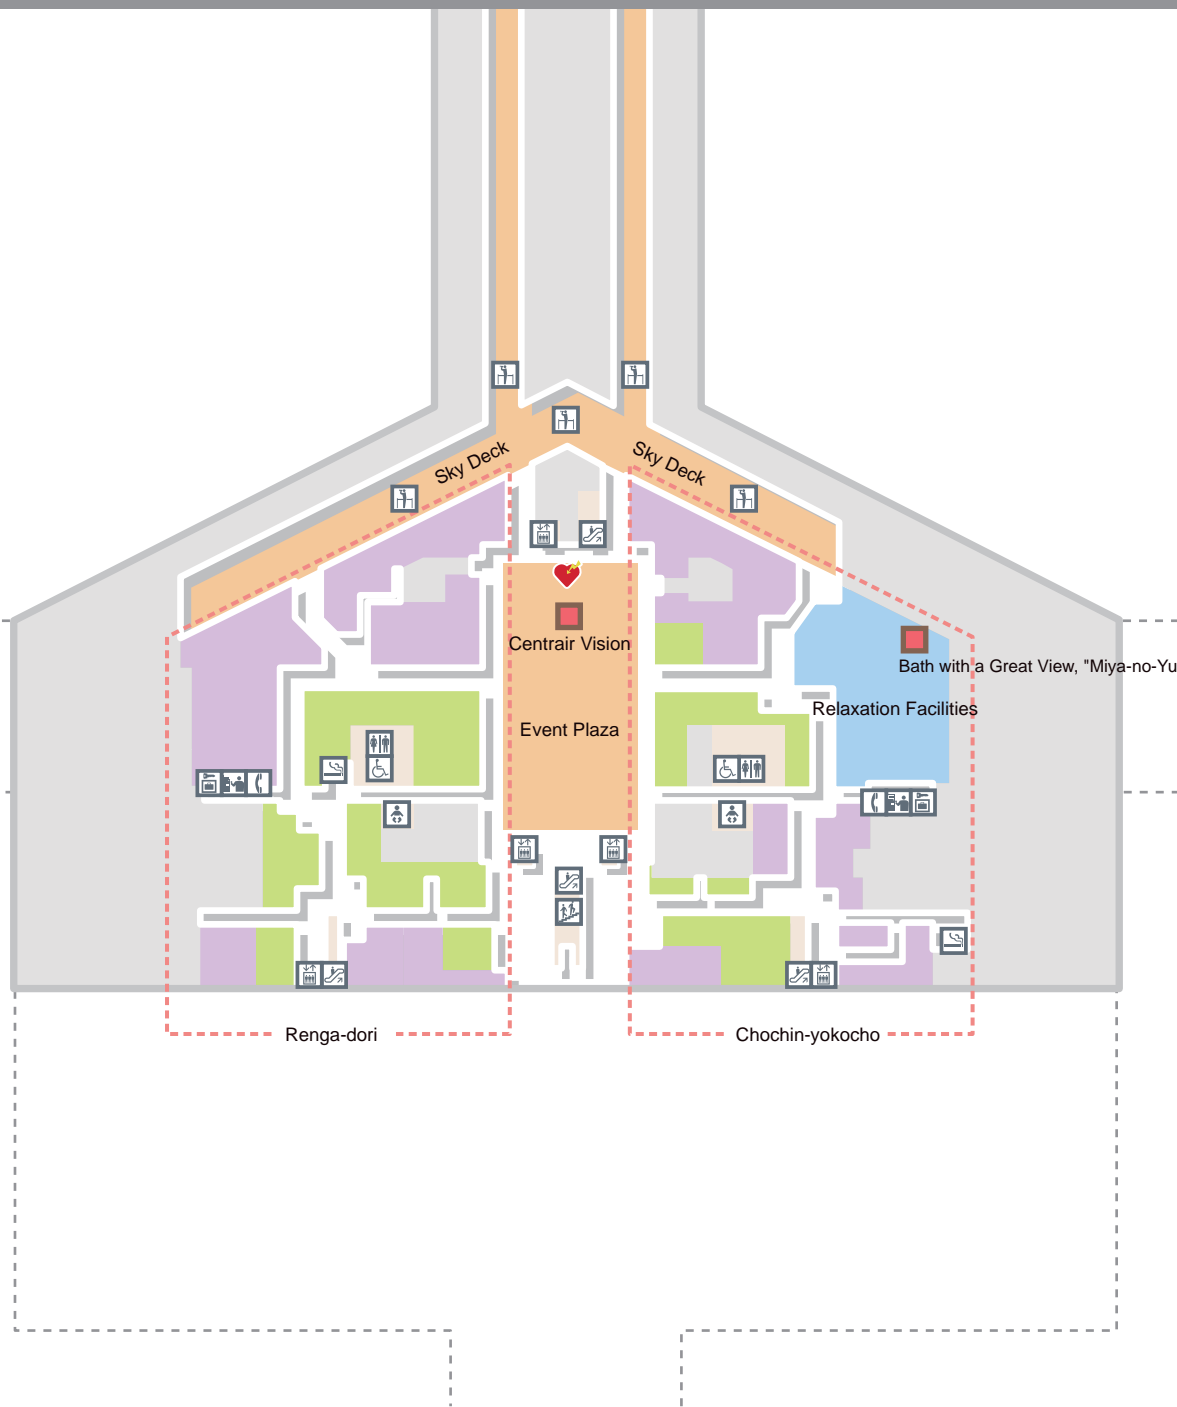

4F

An amusement space in an open location with shops, restaurants, a landscape bath, and events that gratify your expectations and curiosity.

Sky Town

-  Elevator
-  Stairs
-  Sky Deck
-  AED(Automated External Defibrillator)

-  Toilets
-  Toilets / Accessible
-  Nursery
-  Coin Lockers
-  Telephones
-  Vending Machines
-  Elevator
-  Escalator
-  Smoking Room
-  Sky Deck
-  AED(Automated External Defibrillator)