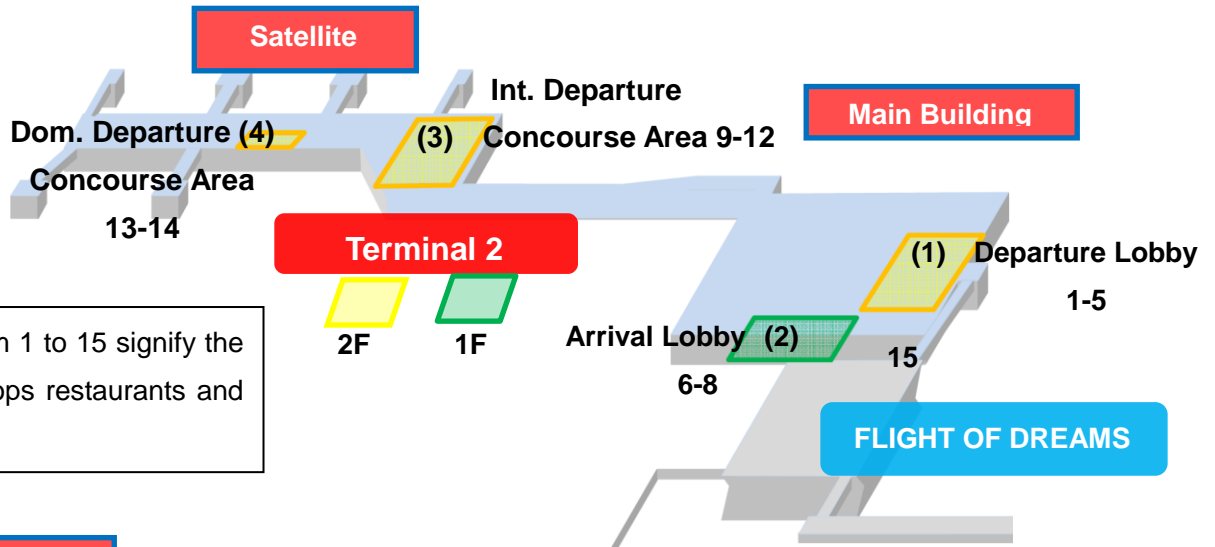

Terminal 2 consists of two buildings, the Main Building and the Satellite, with 14 shops (including service and restaurants) on 1100 m² of commercial surface. These shops will provide a selection of products and services necessary for travellers in an easy to access locations.

International Departure Commercial Area Image

International Departure Restaurant Corner Image

Centrair Group News

Locations

*The numbers from 1 to 15 signify the location of the shops restaurants and services.

Main Building

(1) 2F Departure Lobby

(2) 1F Arrival Lobby

• Stores are concentrated at the entrance of the terminal, which creates the perfect spot for local souvenirs shopping, currency exchange, etc. (NO. 1, 2, 3, 4 and 5 for Departures and NO. 6 and 7 for Arrivals)

Satellite

• A line of duty-free shops offering cosmetics, liquor, cigarettes, confectionery, medicines and electronics, located on the way to the Gates makes for a comfortable shopping experience before departure. (NO. 9, 10, 11 and 13)
 • The Restaurant Corner allows travelers to dine while overlooking the runway. (In front of NO.12)