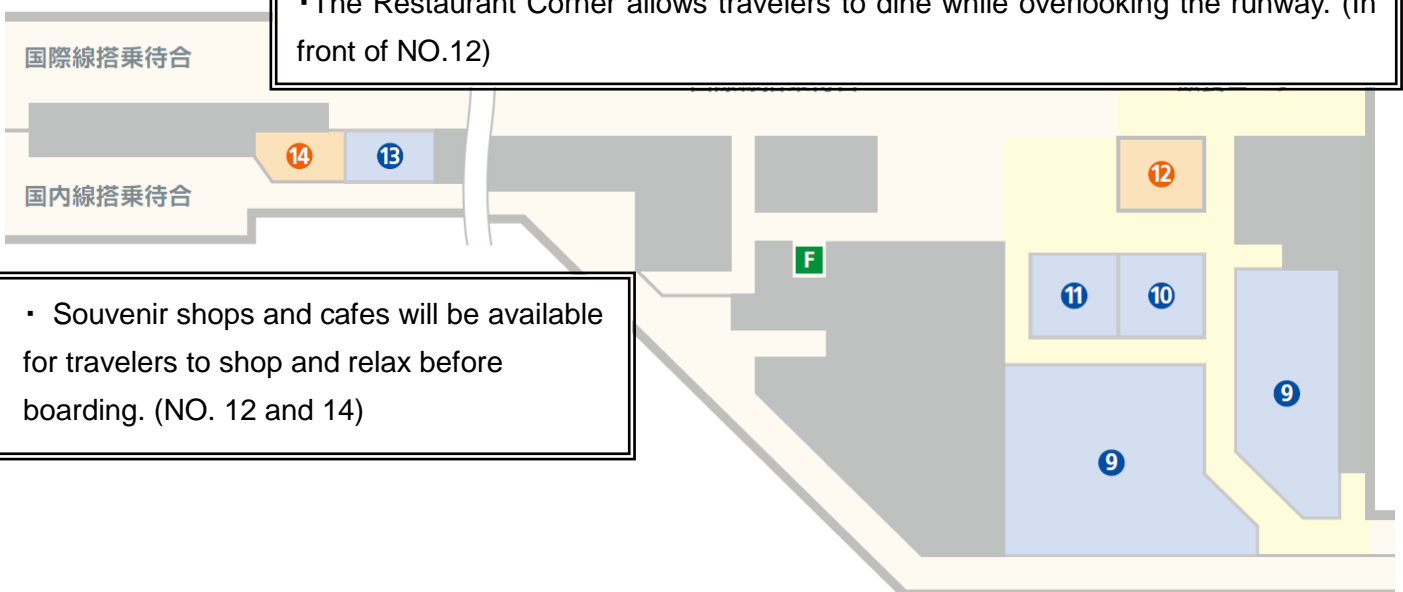

Satellite

• A line of duty-free shops offering cosmetics, liquor, cigarettes, confectionery, medicines and electronics, located on the way to the Gates makes for a comfortable shopping experience before departure. (NO. 9, 10, 11 and 13)
• The Restaurant Corner allows travelers to dine while overlooking the runway. (In front of NO.12)

国際線搭乗待合

国内線搭乗待合

• Souvenir shops and cafes will be available for travelers to shop and relax before boarding. (NO. 12 and 14)